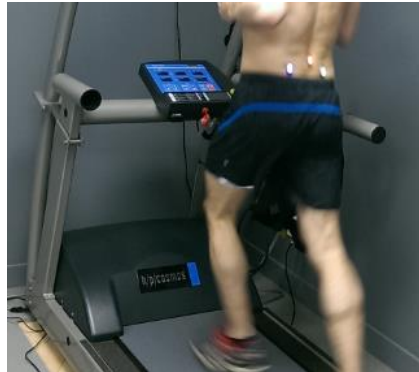

handrails - example pluto

two screws to dismount

crossbar

pediatric