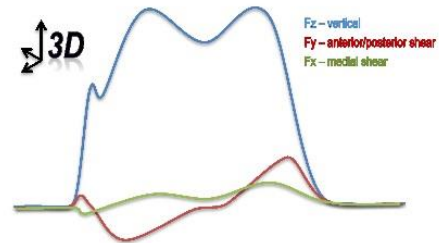

Zebris FDM

gaitway 1D3G

gaitway 3D

3D force measurement

optional: pressure distribution

safety

front limiter

remote
and profile
setup