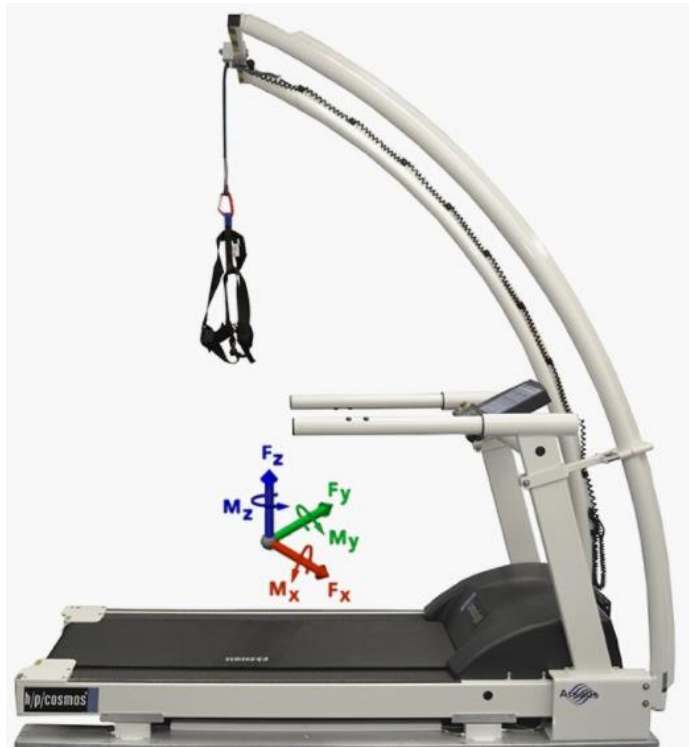

optogait

Zebris FDM

gaitway 1D3G

gaitway 3D

coming
soon!

instrumented treadmills

treadmill

optogait

Zebris FDM

gaitway 1D3G

gaitway 3D

3D force measurement

optional: pressure distribution

safety

front limiter

remote
and profile
setup

powerful for training and performance testing
body-weight-support

rehabilitation („reduced gravity“)

over-speed

fall-stopp built in

short handrail left

jump on and off

excellent view for camera

robowalk expander