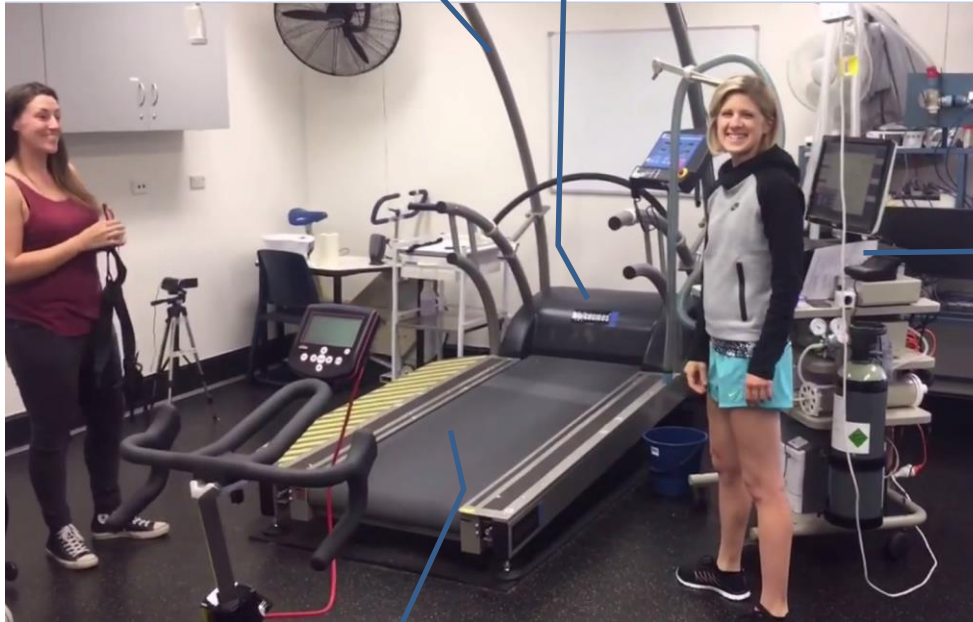

safety arch with fall-stop

chest belt

extra wide foot board

ECG / VO₂ / gas analyzer / PC

performance diagnostics

h/p/cosmos®

accuracy
durability

speed / acceleration

safety

connectivity

comfortable size

drills and stress tests

intervals

angiology

lactate / VO2

specific tests