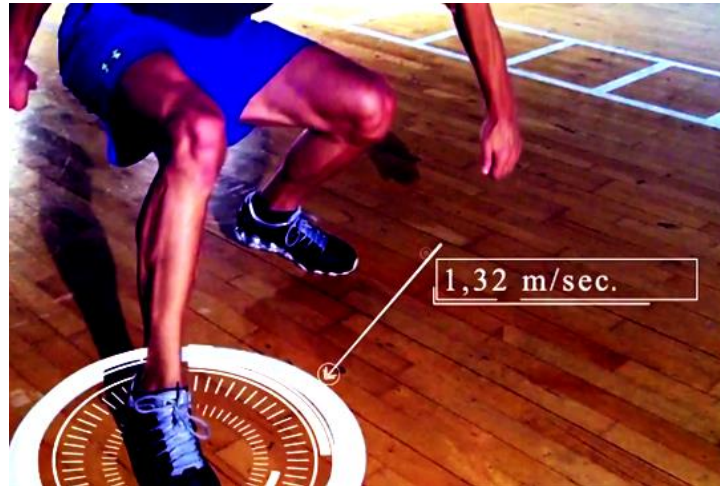

a new SpeedLab® component is born

h/p/cosmos®

FIBO 2018