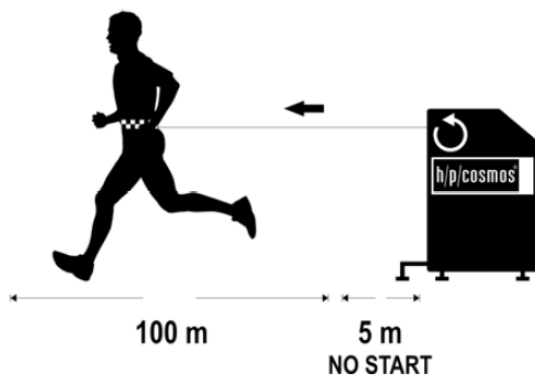

torqualizer arm ef med 600

torqualizer stair ef med 600

torqualizer cross ef med 600

discovery- endless ladder

h/p/cosmos®

for athletes and special forces

comet 3p - speed & over-speed

traction resistance and traction support