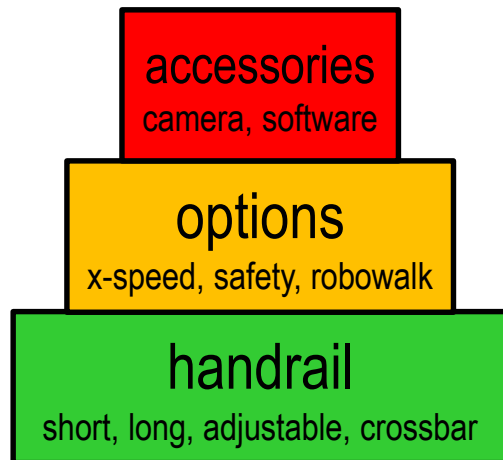

customize your treadmill

h/p/cosmos®

further configuration ...

specific targets require specific solutions