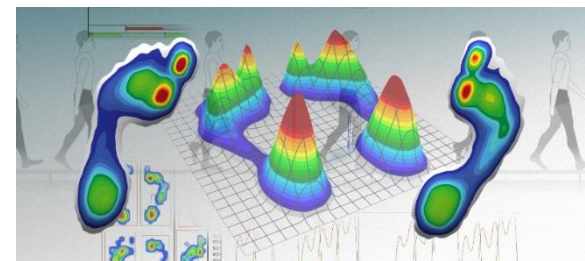

optogait

Zebris FDM

gaitway 1D3G

gaitway 3D

coming
soon!

instrumented treadmills

treadmill

optogait

Zebris FDM

gaitway 1D3G

gaitway 3D

3D force measurement

optional: pressure distribution

safety

front limiter

remote
and profile
setup