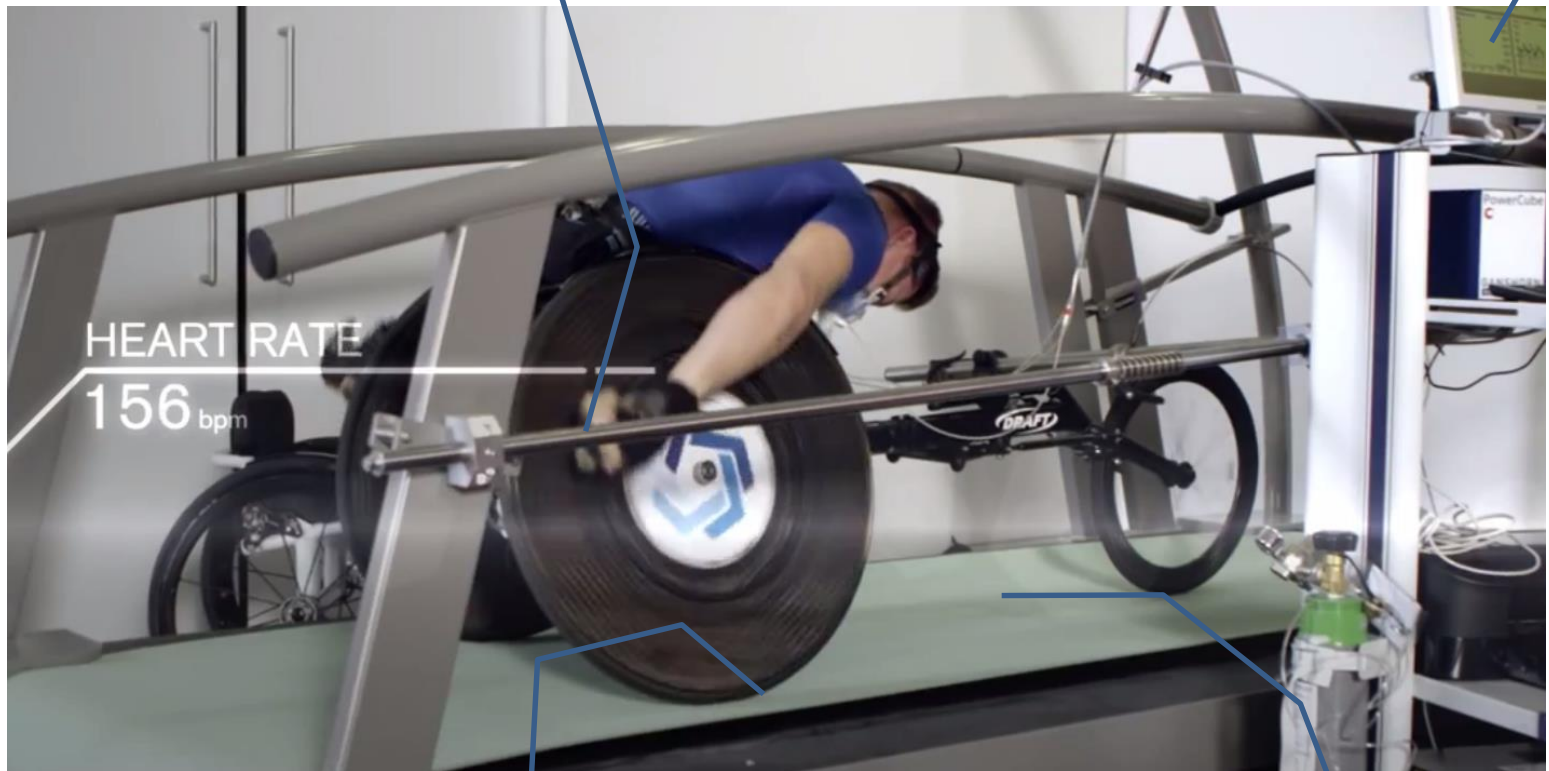

Zebris FDM

gaitway 1D3G

gaitway 3D

3D force measurement

optional: pressure distribution

safety

front limiter

remote
and profile
setup

deck for rolling application

speed 80 km/h

wheelchair
stabilizer

connectivity

ramp

deck for rolling application

speed 40 km/h +

multi purpose treadmill system

powerful for training and performance testing
body-weight-support

rehabilitation („reduced gravity“)

over-speed

fall-stopp built in

short handrail left

jump on and off

excellent view for camera

robowalk expander