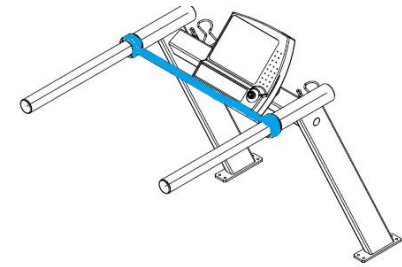

handrails - example pluto

two screws to dismount

crossbar

long

pediatric