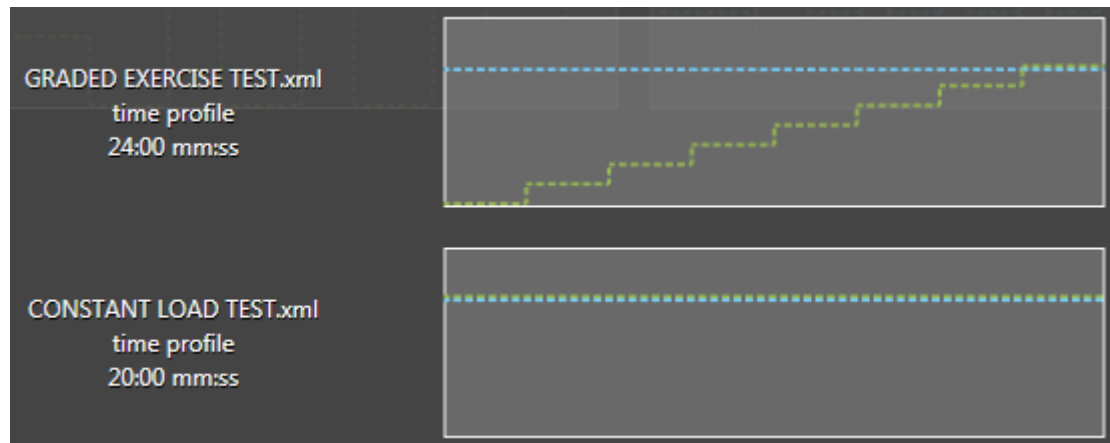

safety

connectivity

comfortable size

drills and stress tests

intervals

angiology

lactate / VO2

specific tests

sports specific

Sensors:
Optogait
pressure distribution Zebris FDM
1D force measurement
3D force measurement

safety

non-reflecting powder coating

reverse

connectivity

treadmill

optogait