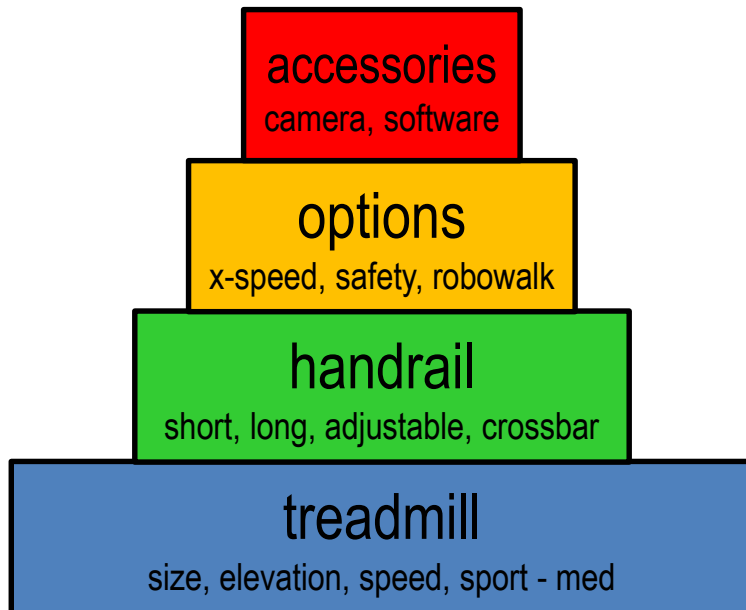

built your treadmill

h/p/cosmos®