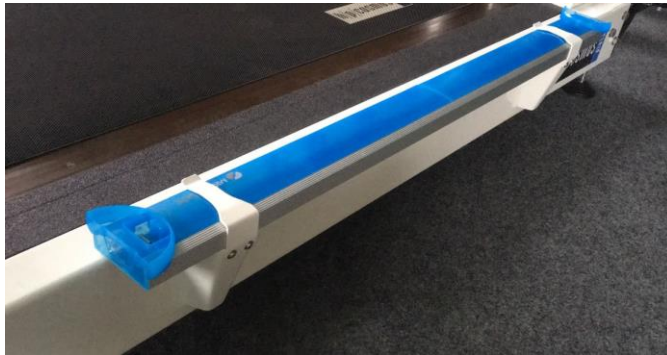

instrumented treadmills

treadmill

optogait

Zebris FDM

gaitway 1D3G

gaitway 3D