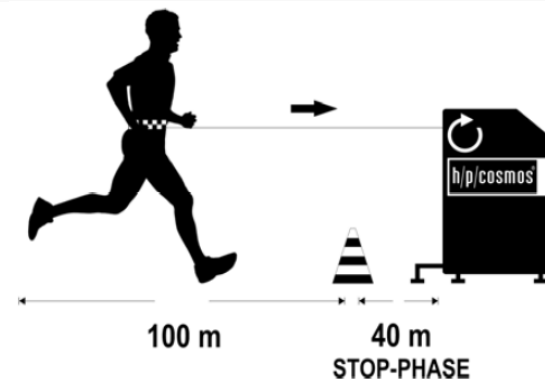

comet 3p - speed & over-speed

traction resistance and traction support