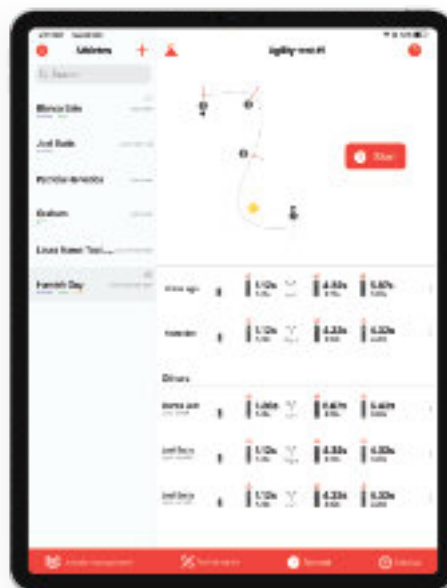

A single beam timing gate re-imagined.

## Famous no compromise Swift quality and ease of use in an entry-level package that satisfies

Are you looking to take your testing to a new level of technology but have a mass of historical data collected on a competitors single beam system?

### Ideal for tests like:

- 40 Yard Dash
- 20 Yard Shuttle [5-10-5]
- 3 Cone Drill
- 60 Yard Shuttle
- 3/4 Court Sprint
- Lane Agility Drill
- 5-10-5 Shuttle
- linear sprints
- 30 Yard Dash
- 30 Yard Dash

-  Wifi connection directly to gates, no hubs, links or routers to keep track of
-  Dual beam gates for higher accuracy
-  Laser Alignment pointer for fast setup
-  Drag and Drop test designer
-  Wireless charging
-  8 hour battery life
-  Split system Multi Zone testing
-  Swift reliability