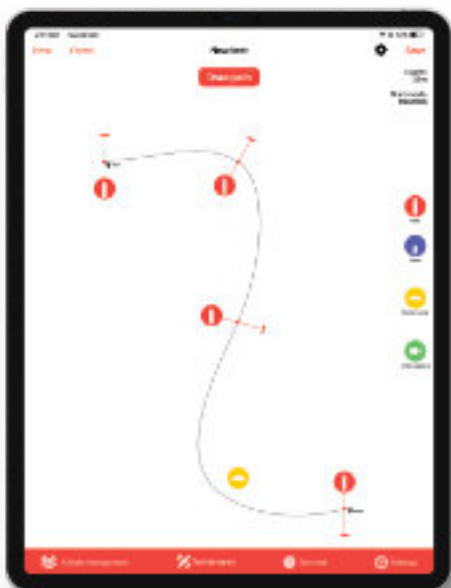

A single beam timing gate re-imagined.

## Famous no compromise Swift quality and ease of use in an entry-level package that satisfies

Are you looking to take your testing to a new level of technology but have a mass of historical data collected on a competitors single beam system?

### Ideal for tests like:

- 40 Yard Dash
- 20 Yard Shuttle [5-10-5]
- 3 Cone Drill
- 60 Yard Shuttle
- 3/4 Court Sprint
- Lane Agility Drill
- 5-10-5 Shuttle
- linear sprints
- 30 Yard Dash
- 30 Yard Dash

-  Wifi connection directly to gates, no hubs, links or routers to keep track of
-  Dual beam gates for higher accuracy
-  Laser Alignment pointer for fast setup
-  Drag and Drop test designer
-  Wireless charging
-  8 hour battery life
-  Split system Multi Zone testing
-  Swift reliability