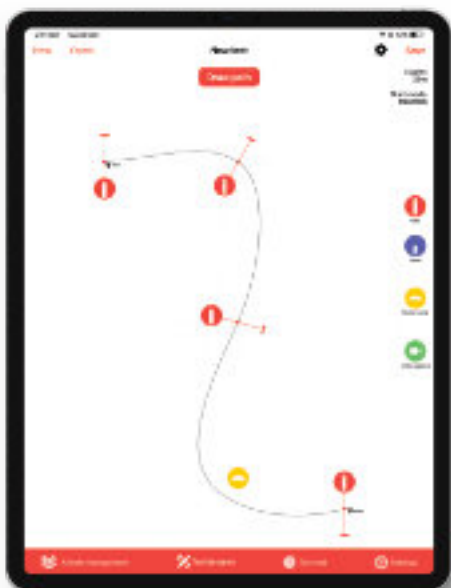

NEOTM

Things just got a whole lot better.

Built for professionals Fast setup and advanced ultrasonic metrics

NEO, with its integrated tripods, in case charging and advanced ultrasonic features delivers accuracy and ease of use, that has been previously unheard of

- First Movement starting
- Setup gates without a tape measure*
- Depth of turn measurement
- Change of direction & decision drills
- Programmable gate actions
- Entrance tests, YOYO, BEEP etc
- RAST Repeat Sprint Tests
- Custom drill designer

Wifi connection directly to gates, no hubs, links or routers.

Laser Alignment pointer for fast setup

Ultrasonic sensors

Advanced Swift Labs analytics ready

Dual beam gates for higher accuracy

Wireless charging

8 hour battery life

Drag and Drop test designer

Split system Multi-zone testing

Swift reliability

* for linear sprints

SWIFT LABS

For organisations wanting more in-depth reporting, management, alerts & analysis of data