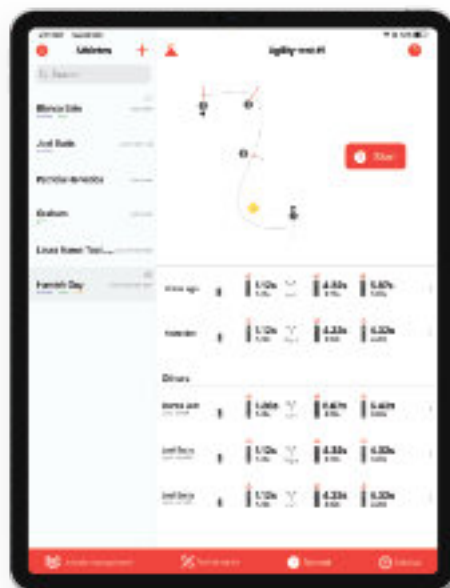

NEOTM

Things just got a whole lot better.

Built for professionals Fast setup and advanced ultrasonic metrics

NEO, with its integrated tripods, in case charging and advanced ultrasonic features delivers accuracy and ease of use, that has been previously unheard of

- First Movement starting
- Setup gates without a tape measure*
- Depth of turn measurement
- Change of direction & decision drills
- Programmable gate actions
- Entrance tests, YOYO, BEEP etc
- RAST Repeat Sprint Tests
- Custom drill designer

Wifi connection directly to gates, no hubs, links or routers.

Laser Alignment pointer for fast setup

Ultrasonic sensors

Advanced Swift Labs analytics ready

Dual beam gates for higher accuracy

Wireless charging

8 hour battery life

Drag and Drop test designer

Split system Multi-zone testing

Swift reliability

* for linear sprints

SWIFT LABS

For organisations wanting more in-depth reporting, management, alerts & analysis of data